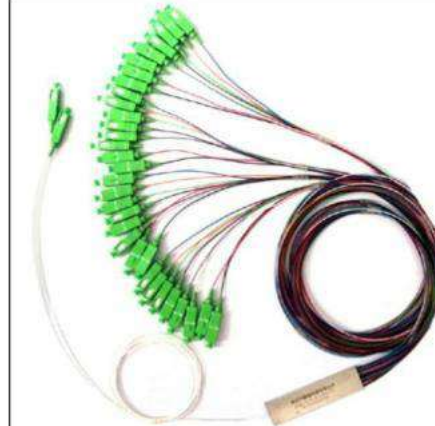

Pole mounting Accessories

OPTICAL PASSIVE COMPONENTS

Optical Passive Component

Out Line S.r.l.

Kalentel
every connection counts

[<back to menu](#)

Patch Cord

- FIBER OPTIC PATCHCORD
- FIBER OPTIC FAN-OUT AND TRUNK
- MPO PATCHCORD
- SPRING PATCHCORD
- PATCHCORD SC/APC - SC/APC
- OUT-T-PATCHCORD

Optical Passive Component

Out Line S.r.l.

Kalentel
every connection counts

[<back to menu](#)

Adapter

- FIBER OPTIC ADAPTER

Smart Adapter

- SMAD

Attenuator

- FIBER OPTIC ATTENUATOR

PLC Splitter

- 1XN & 2XN PLC SPLITTER
- MINI STEEL TUBE PLC SPLITTER
- 1XN & 2XN PLC SPLITTER
- PLC SPLITTER PRIMARI
- SPLITTER PLC PRECONNETTORIZZATO SC/APC COMPATTO

Optical Passive Component