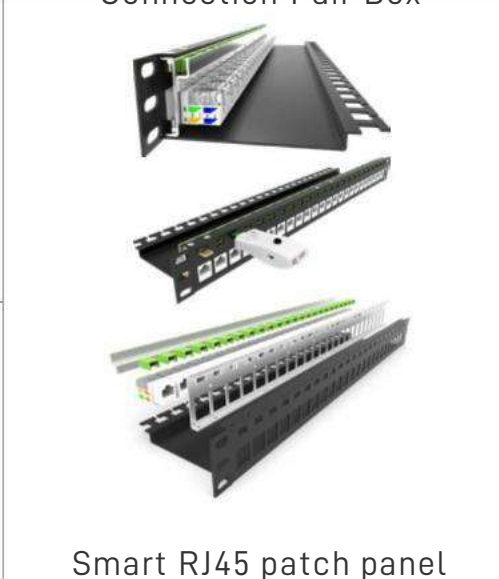

Catalogue of Fiber Optic Products

Connection Pair Box

Smart RJ45 patch panel

Smad

F2F Wall Outlet

Cable Divider

Fiber Duct Adapter Outline Panduit

Telecom Underground Distribution System

Splice Tray

F2F Building Distribution Box

Holder for Splice Tray

Floor Distribution Box

Wall Outlet 1FO

Building Distribution Box

Our Products

Out Line S.r.l.