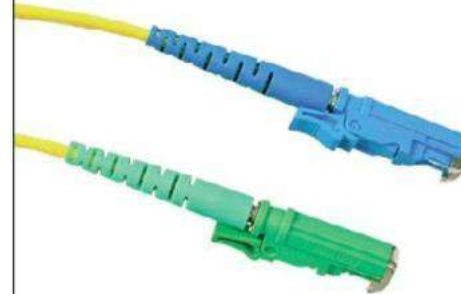

Pole mounting Accessories

OPTICAL PASSIVE COMPONENTS

Optical Passive Component

Out Line S.r.l.

Kalentel
every connection counts

[<back to menu](#)

Patch Cord

- FIBER OPTIC PATCHCORD
- FIBER OPTIC FAN-OUT AND TRUNK
- MPO PATCHCORD
- SPRING PATCHCORD
- PATCHCORD SC/APC - SC/APC
- OUT-T-PATCHCORD