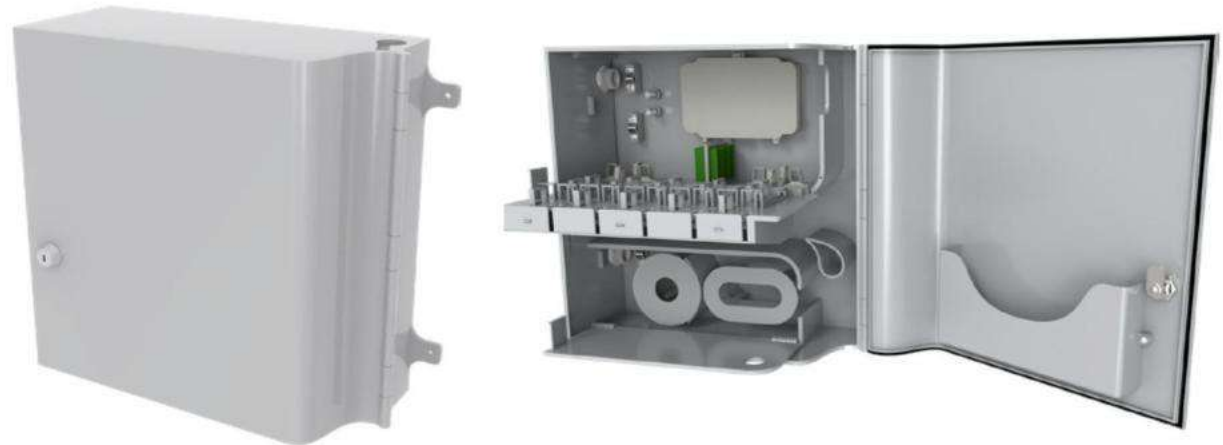

Catalogue of Fiber Optic Products

Connection Pair Box

Smart RJ45 patch panel

Smad

F2F Wall Outlet

Cable Divider

Fiber Duct Adapter Outline Panduit

Telecom Underground Distribution System

Splice Tray

F2F Building Distribution Box

Holder for Splice Tray

Floor Distribution Box

Wall Outlet 1FO

Building Distribution Box

Our Products

Out Line S.r.l.