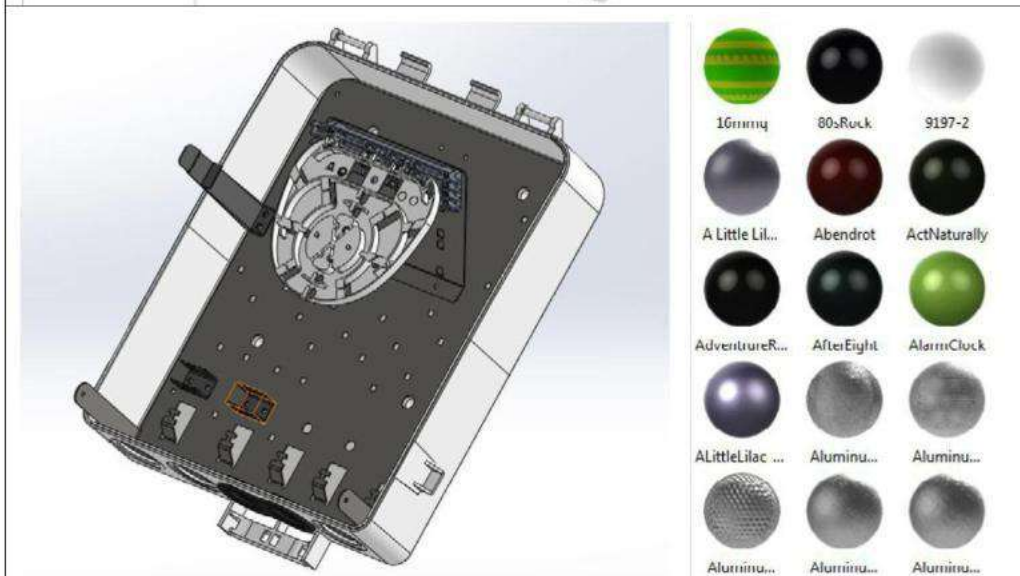

Catalogue of Fiber Optic Products

Connection Pair Box

Smart RJ45 patch panel

Smad

F2F Wall Outlet

Cable Divider

Fiber Duct Adapter Outline Panduit

Telecom Underground Distribution System