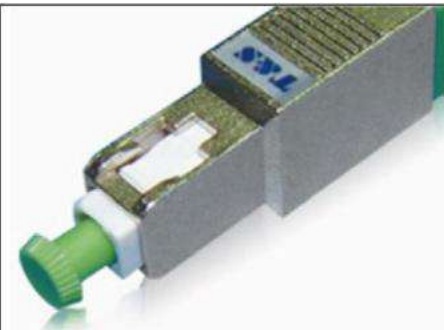

U-Band Reflector

- U-BAND REFLECTOR
- RIFLETTORI FBG MONODIREZIONALI
- RIFLETTORI FBG BIDIREZIONALI
- PIGTAIL TYPE 1650NM U BAND REFLECTORS